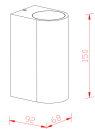

Specifications D'Lite Wall Light
Vossem Aluminium Black Up & Down |
IP54 - Suitable For 2x GU10

[View Product](#)

General Information

SKU	250630
EAN	5430004236023
Brand	D'Lite
Manufacturer Name	Vossem Aluminium body, clear glass diffuser, 220-240V/50-60Hz, 2xGU10 lampholder max:35W, bulb exclu
Any Lamp all-in warranty	2 Years

Technical Information

Technology	Fixture with Socket
Dimmable	Not Dimmable
Suitable for	GU10
Including bulb	No
Amount of bulbs required	2
Tiltable	No
Mounting Method	Wall mounted
Product Type Category	Decorative Lighting with Socket

Fixture Information

Fixture Connection	Cable
IP-rating	IP54

Colour of the Fixture Black

Series Vossem

Dimensions

Length (mm) 92

Width (mm) 68

Height (mm) 150